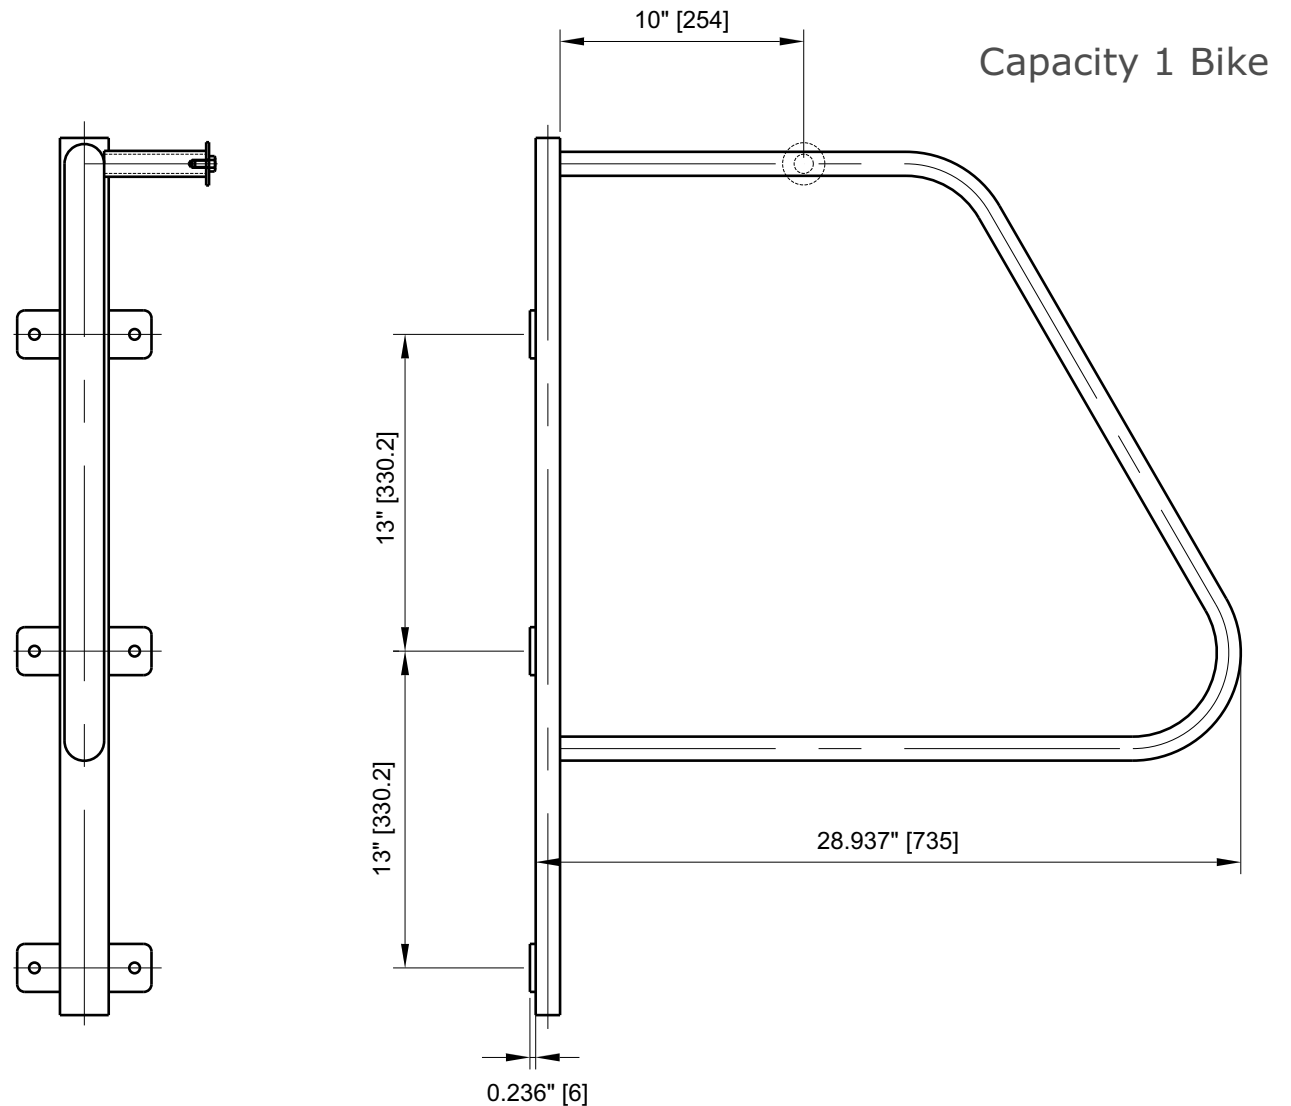

KINETIC

Parking Solutions Inc.

solutions@kineticbikeparking.com
1-800-818-2373

MATERIALS

Rectangular Steel Tube
0.98"X1.97" (25 mm x 50 mm)
Thickness: 0.098" (2.5 mm)
Weight: 19.47 lbs. (8.84 kg)

FINISHES

- Powder Coated
- Galvanized
- Stainless

OPTIONAL

- Tamper-proof nuts

SPACING REQUIREMENTS

For details and recommendations on clearance and aisle width please refer to our Bicycle Parking Guide and local regulations and guidelines.

KINETIC - Standard
Vertical Wall Rack - Rectangular Tube
PRODUCT CODE: KP-VERT-SQR