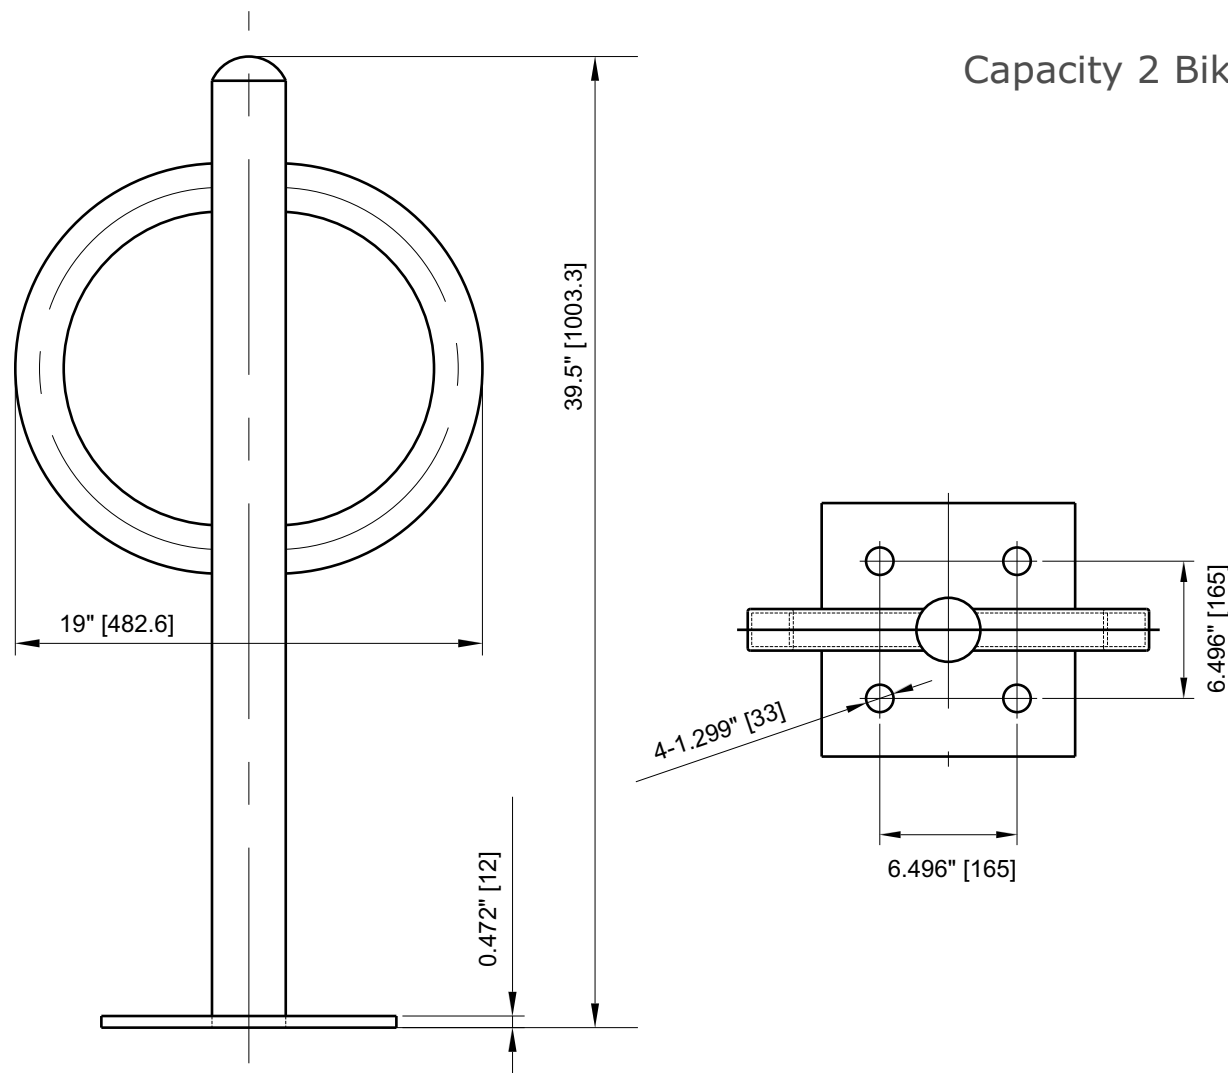

MATERIALS

Square Steel Tube
0.97"x 0.97" (50 mm x 50 mm)
Thickness: 0.189" (4.8 mm)

FINISHES

- Powder Coated
- Galvanized
- Stainless

OPTIONAL

- Tamper-proof nuts

SPACING REQUIREMENTS

For details and recommendations on clearance and aisle width please refer to our Bicycle Parking Guide and local regulations and guidelines.

KINETIC - Standard
Hitch Rack
PRODUCT CODE: KP-Hitch

Capacity 2 Bikes

Drawings are for informational purposes only. While correct at the time of design, Kinetic Parking Solutions, Inc. must confirm their accuracy prior to submission.