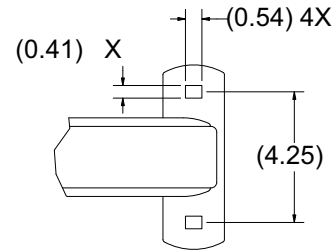

Authorized Reseller Partner

FOOT
DETAIL A

PRODUCT WEIGHT = 33.2 LB

Authorized Reseller Partner

PRODUCT WEIGHT = 31.9 LB