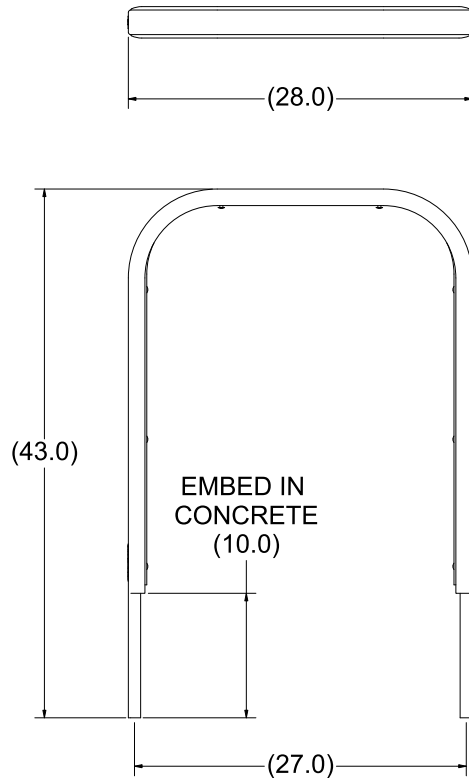

Authorized Reseller Partner

FOOT
DETAIL A

PRODUCT WEIGHT = 33.2 LB

Authorized Reseller Partner

PRODUCT WEIGHT = 31.9 LB