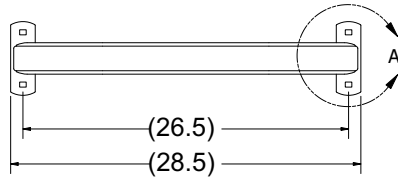

Authorized Reseller Partner

FOOT
DETAIL A

PRODUCT WEIGHT = 33.2 LB

Authorized Reseller Partner

PRODUCT WEIGHT = 31.9 LB