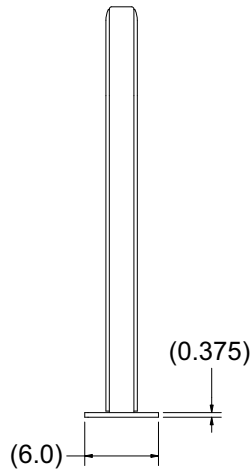

Authorized Reseller Partner

FOOT
DETAIL A

PRODUCT WEIGHT = 33.2 LB

Authorized Reseller Partner

PRODUCT WEIGHT = 31.9 LB