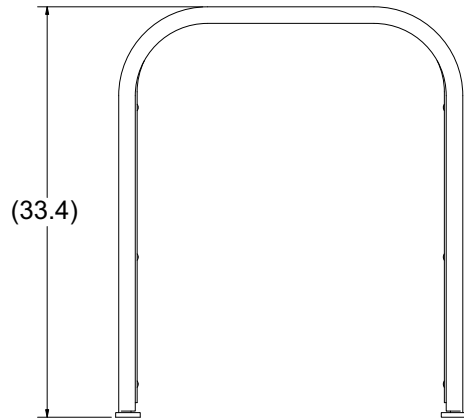

Authorized Reseller Partner

FOOT
DETAIL A

PRODUCT WEIGHT = 33.2 LB

Authorized Reseller Partner

PRODUCT WEIGHT = 31.9 LB