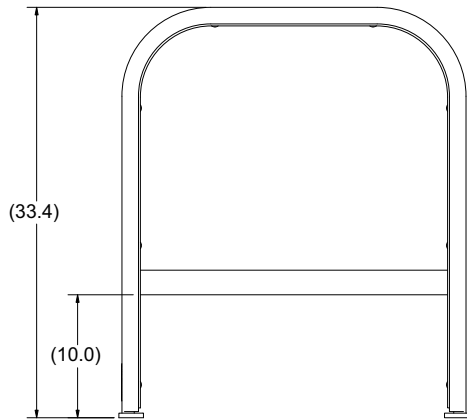

Authorized Reseller Partner

FOOT
DETAIL A

PRODUCTWEIGHT=136.6LB

Authorized Reseller Partner

PRODUCTWEIGHT=139.0\LB