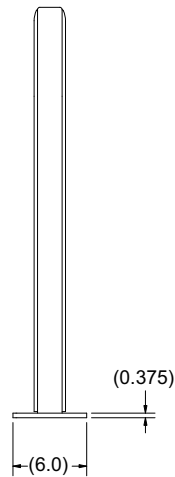

Authorized Reseller Partner

FOOT
DETAIL A

PRODUCTWEIGHT=136.6LB

Authorized Reseller Partner

PRODUCTWEIGHT=139.0\LB