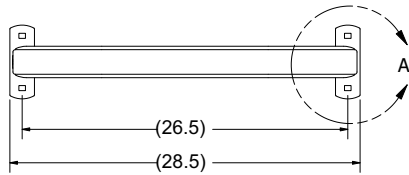

Authorized Reseller Partner

FOOT
DETAIL A

PRODUCTWEIGHT=136.6LB

Authorized Reseller Partner

PRODUCTWEIGHT=139.0\LB