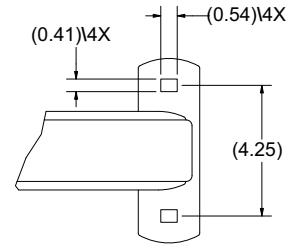

Authorized Reseller Partner

FOOT
DETAIL A

PRODUCTWEIGHT=136.6LB

Authorized Reseller Partner

PRODUCTWEIGHT=139.0\LB