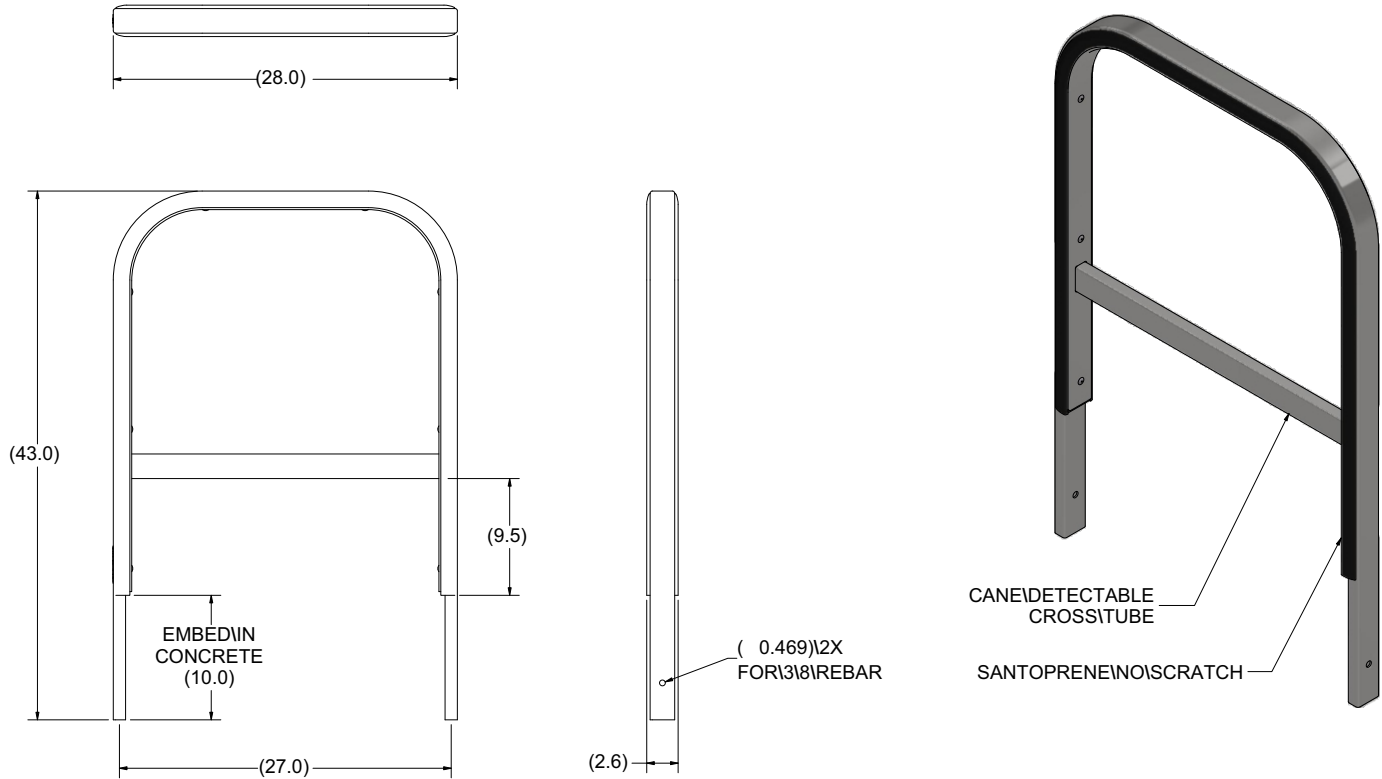

Authorized Reseller Partner

FOOT
DETAIL A

PRODUCTWEIGHT=136.6LB

Authorized Reseller Partner

PRODUCTWEIGHT=139.0\LB