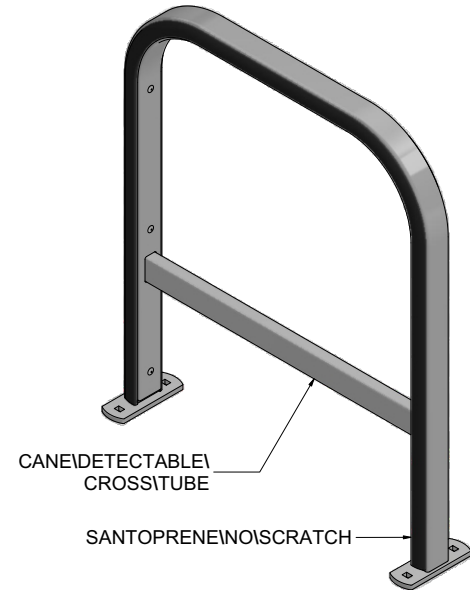

Authorized Reseller Partner

FOOT
DETAIL A

PRODUCTWEIGHT=136.6LB

Authorized Reseller Partner

PRODUCTWEIGHT=139.0\LB