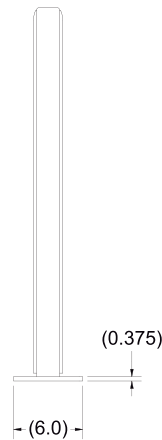

Authorized Reseller Partner

**PRODUCT WEIGHT: 33.8 LB**

Authorized Reseller Partner

PRODUCT WEIGHT: 35.9 LB