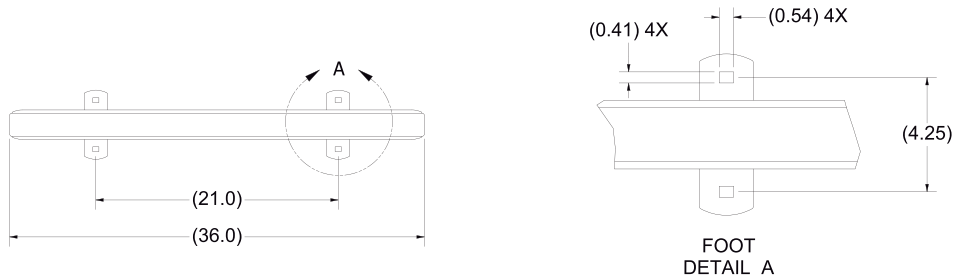

Authorized Reseller Partner

**PRODUCT WEIGHT: 33.8 LB**

Authorized Reseller Partner

PRODUCT WEIGHT: 35.9 LB