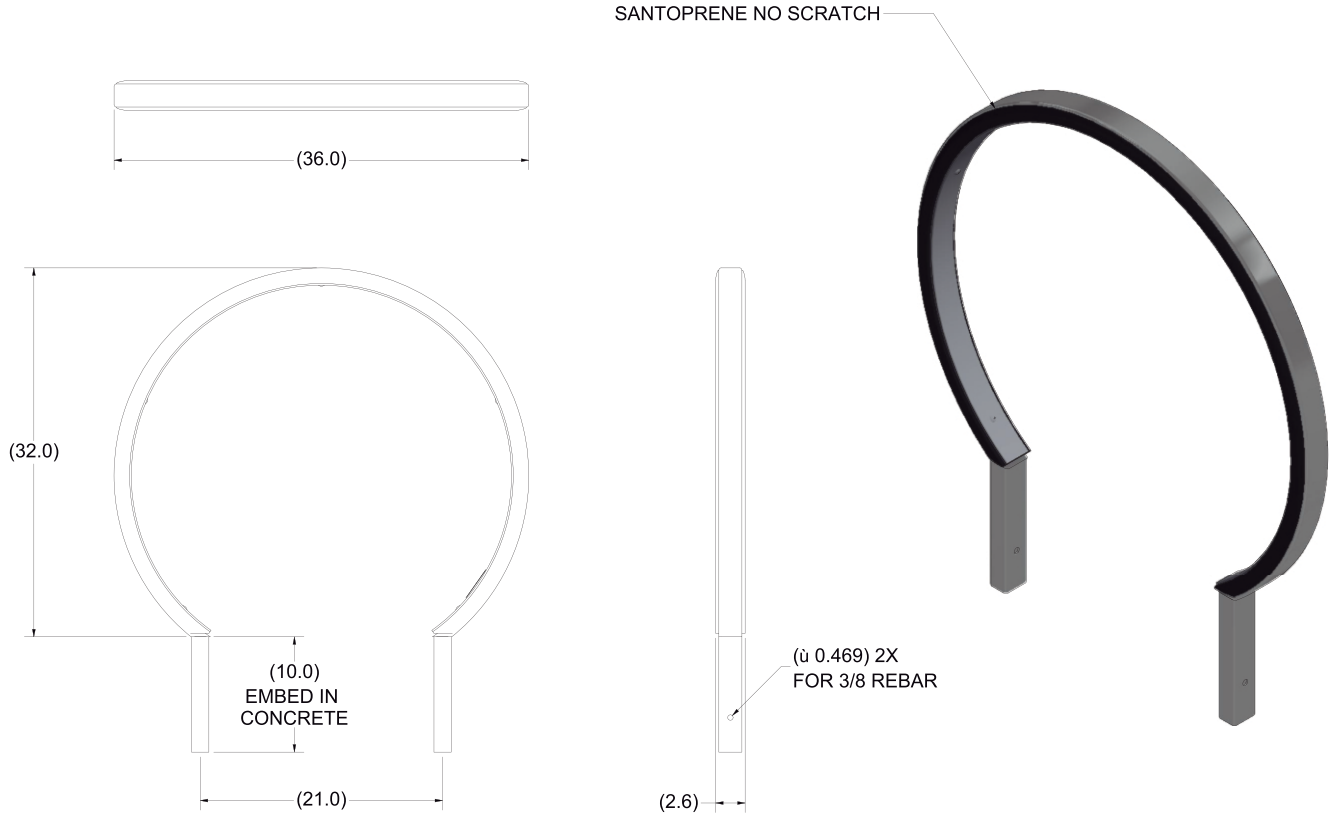

Authorized Reseller Partner

**PRODUCT WEIGHT: 33.8 LB**

Authorized Reseller Partner

PRODUCT WEIGHT: 35.9 LB