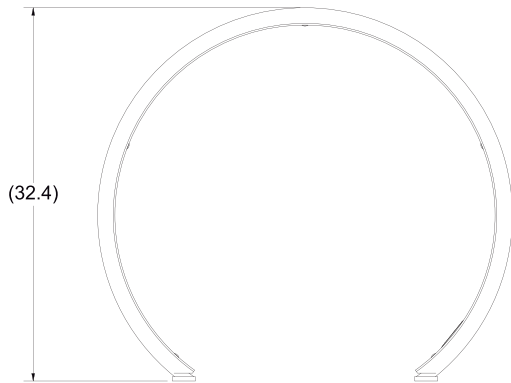

Authorized Reseller Partner

**PRODUCT WEIGHT: 33.8 LB**

Authorized Reseller Partner

PRODUCT WEIGHT: 35.9 LB